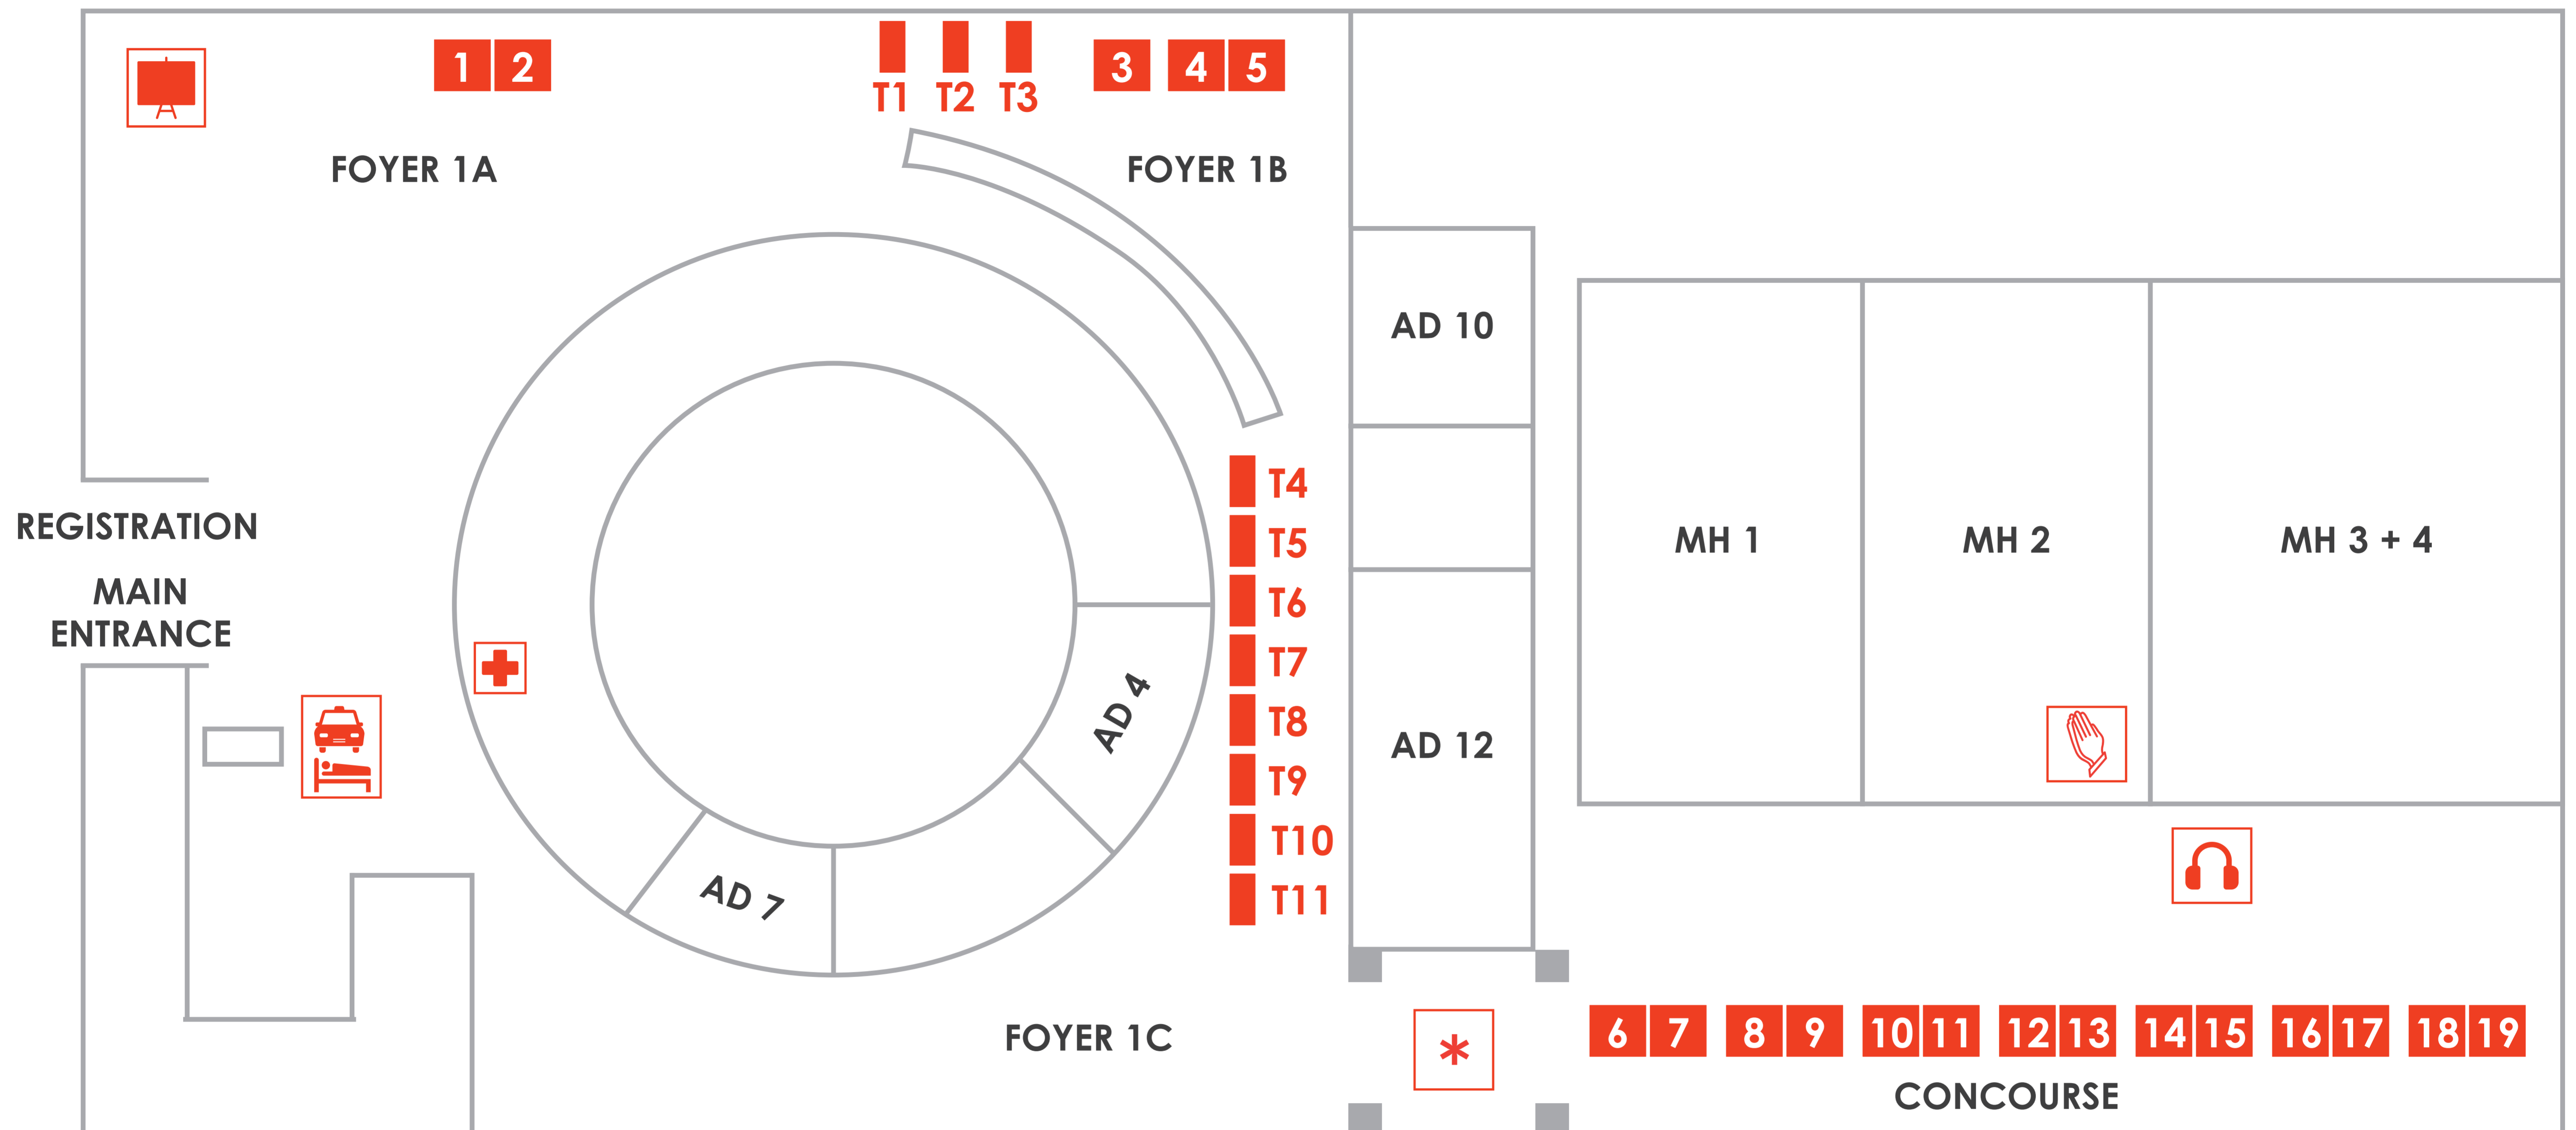

# AORTIC 2017 FLOOR PLAN

**KEY**

 Posters	 AORTIC Interactive Space
 Tours   Transfers Accommodation	 Interpretation Headsets Desk
 Medic	 Prayer Room

**CANCER IN AFRICA: MAKING STRIDES, CREATING SOLUTIONS**